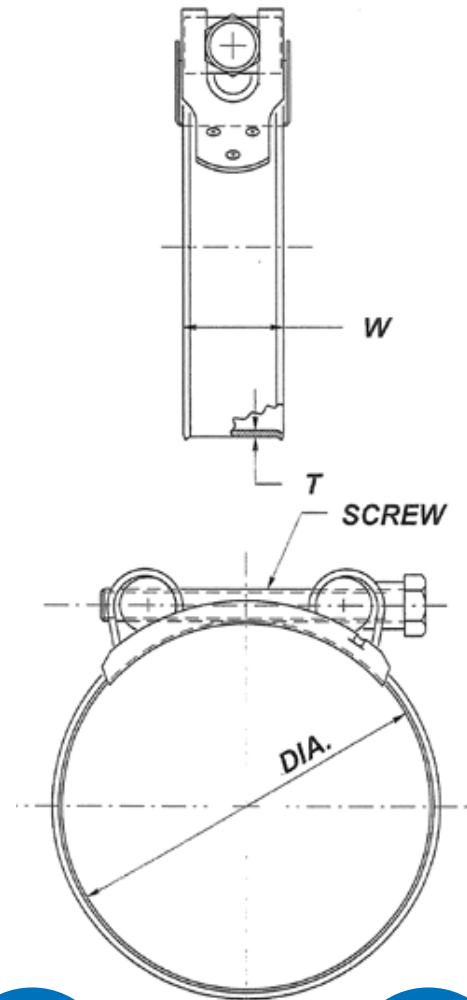

All 300 Stainless Steel (W4)	All 316 Stainless (W5)	Range (Inches)		Range (mm)	
		Closed	Open	Closed	Open
BHM5X019SS	BHL5X019SS	0.669	0.75	17	19
BHM5X022SS	BHL5X022SS	0.787	0.866	20	22
BHM5X025SS	BHL5X025SS	0.906	0.984	23	25
BHM5X028SS	BHL5X028SS	1.02	1.1	26	28
BHM6X031SS	BHL6X031SS	1.14	1.22	29	31
BHM6X035SS	BHL6X035SS	1.26	1.38	32	35
BHM6X039SS	BHL6X039SS	1.42	1.54	36	39
BHM6X043SS	BHL6X043SS	1.57	1.69	40	43
BHM6X047SS	BHL6X047SS	1.73	1.85	44	47
BHM6X051SS	BHL6X051SS	1.89	2.01	48	51
BHM6X055SS	BHL6X055SS	2.05	2.17	52	55
BHM6X059SS	BHL6X059SS	2.2	2.32	56	59
BHM6X063SS	BHL6X063SS	2.36	2.48	60	63
BHM8X067SS	BHL8X067SS	2.52	2.64	64	67
BHM8X073SS	BHL8X073SS	2.68	2.87	68	73
BHM8X079SS	BHL8X079SS	2.91	3.11	74	79
BHM8X085SS	BHL8X085SS	3.15	3.35	80	85
BHM8X091SS	BHL8X091SS	3.39	3.58	86	91
BHM8X097SS	BHL8X097SS	3.62	3.82	92	97
BHM8X103SS	BHL8X103SS	3.86	4.06	98	103
BHM8X112SS	BHL8X112SS	4.09	4.41	104	112
BHM8X121SS	BHL8X121SS	4.45	4.76	113	121
BHM8X130SS	BHL8X130SS	4.8	5.12	122	130
BHM10X139SS	BHL10X139SS	5.16	5.47	131	139
BHM10X148SS	BHL10X148SS	5.51	5.83	140	148
BHM10X161SS	BHL10X161SS	5.87	6.34	149	161
BHM10X174SS	BHL10X174SS	6.38	6.85	162	174
BHM10X187SS	BHL10X187SS	6.89	7.36	175	187
BHM10X200SS	BHL10X200SS	7.4	7.87	188	200
BHM10X213SS	BHL10X213SS	7.91	8.39	201	213
BHM10X226SS	BHL10X226SS	8.43	8.9	214	226
BHM10X239SS	BHL10X239SS	8.94	9.41	227	239
BHM10X252SS	BHL10X252SS	9.45	9.92	240	252
BHM10X265SS	BHL10X265SS	9.96	10.43	253	265
BHM10X278SS	BHL10X278SS	10.47	10.94	266	278
BHM10X291SS	BHL10X291SS	10.98	11.46	279	291
BHM10X304SS	BHL10X304SS	11.5	11.97	292	304

MORE MATERIAL CONFIGURATIONS AVAILABLE UPON REQUEST

MORE SIZES AVAILABLE UPON REQUEST